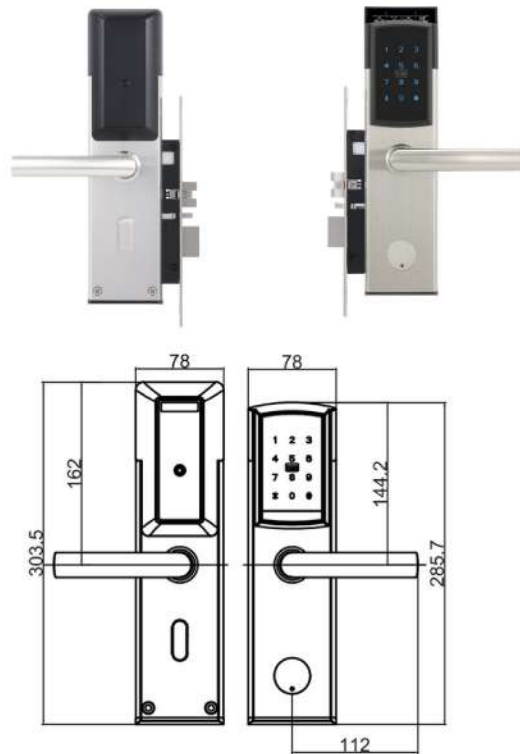

Manual Key

BLE wireless connection Chart

HiKlas Luxora

**PH
SECURITY SYSTEMS**

WE PROTECT WHAT YOU TREASURE MOST

HiKlas Luxora Online Lock Dimension

- More than 200.000 life cycles.
- High security with 304 stainless steel through advanced hardened high resistance anti-drill plates
 - Available in 3 different finishes: Silver, Golden and Black.
- Battery operated 4 x LR6 Size AA will last for approximately 1 year with 10 times operations daily
- Four unlocking solutions: Smart phone, Code, Card and mechanical override for your choice.
- Suitable for residential, hotel, apartment, home stay and office, easy to use and easy to manage
 - Available with gateway view the lock status, lock or unlock the lock by remotely.
- High strength stainless steel mortise latches