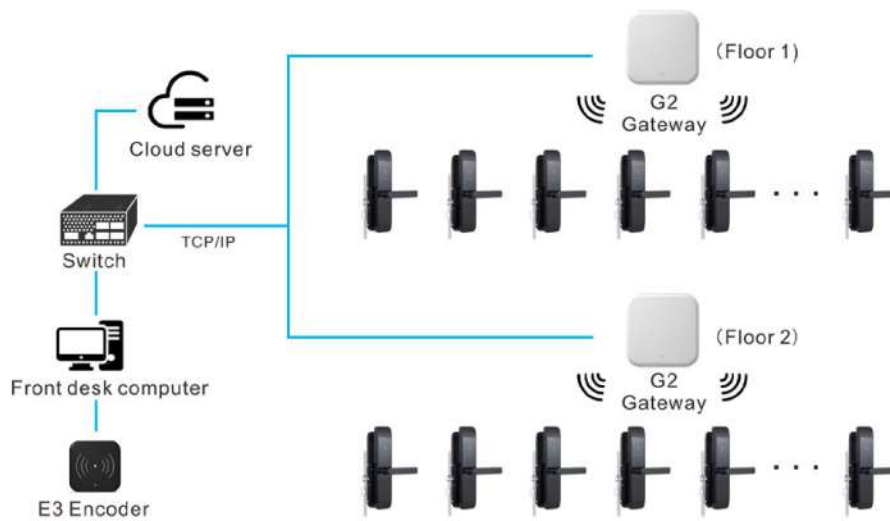

Remote Share

Access Records online

Features

- Easy and efficient to set cards if card keys are lost.
- Multi unlock method: RFID Card, mobile phone or Pin-code.
- The lock can be energized with a power backup when you forget to replace the batteries.
- Power notification on the system avoid checking the battery status of lock or safe one by one.
- All in one card provide easy to manage all the equipment in properties.
- Audit trail function with up-to-date access events will be uploaded on system without performing readouts lock by lock.
- Multi-rooms check-in card help to manage and access multi-rooms more efficient by staff.
- The gateway is a bridge between smart locks and home WIFI networks. Through the gateway, the user can remotely view and calibrate the time of the lock, read the unlocking records. Meanwhile, it can remotely delete and modify a Pin-code.

**ONLINE
WIFI LOCK**

HiKlas Luxora Online

**PH
SECURITY SYSTEMS**

WE PROTECT WHAT YOU TREASURE MOST

Lock opening Options

Guest Card

Mobile Phone Access

PIN code

Manual Key

BLE wireless connection Chart

HiKlas Luxora

**PH
SECURITY SYSTEMS**

WE PROTECT WHAT YOU TREASURE MOST

HiKlas Luxora Online Lock Dimension

- More than 200.000 life cycles.
- High security with 304 stainless steel through advanced hardened high resistance anti-drill plates
 - Available in 3 different finishes: Silver, Golden and Black.
- Battery operated 4 x LR6 Size AA will last for approximately 1 year with 10 times operations daily
- Four unlocking solutions: Smart phone, Code, Card and mechanical override for your choice.
- Suitable for residential, hotel, apartment, home stay and office, easy to use and easy to manage
 - Available with gateway view the lock status, lock or unlock the lock by remotely.
- High strength stainless steel mortise latches